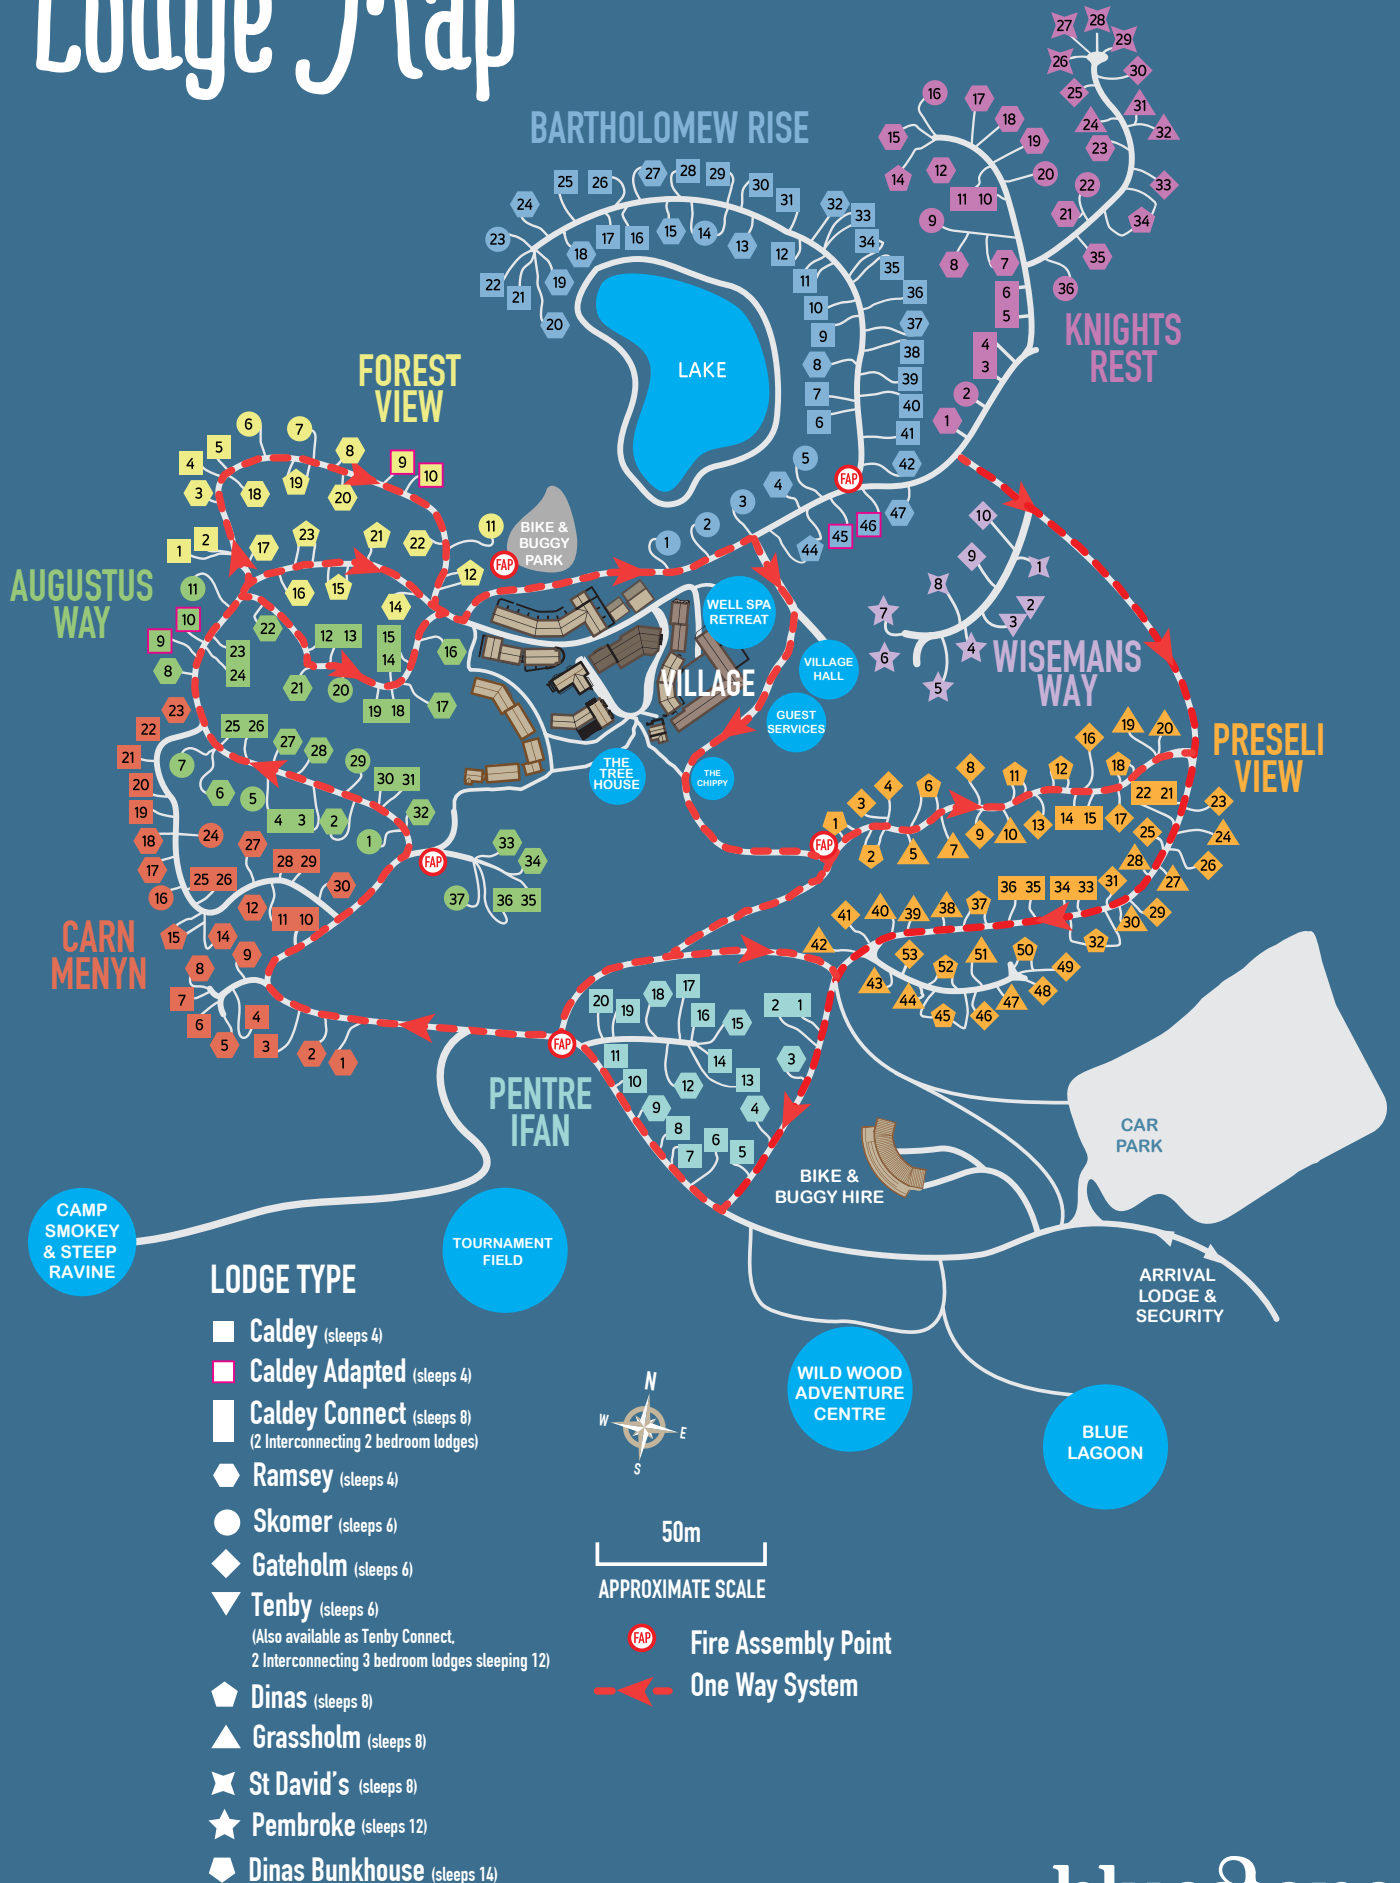

Lodge Map

Resort Map

SITe KEY

AMENITIES	FIRST AID
AREA OF INTEREST	BIKE & BUGGY PATH
BUS STOP POINT	CYCLE / FOOTPATH
BUGGY CHARGING STATION	NATURE TRAIL
RECYCLING / REFUSE COMPOUND	STREAM
ATM CASH POINT	BLUESTONE BOUNDARY

50m
APPROXIMATE SCALE