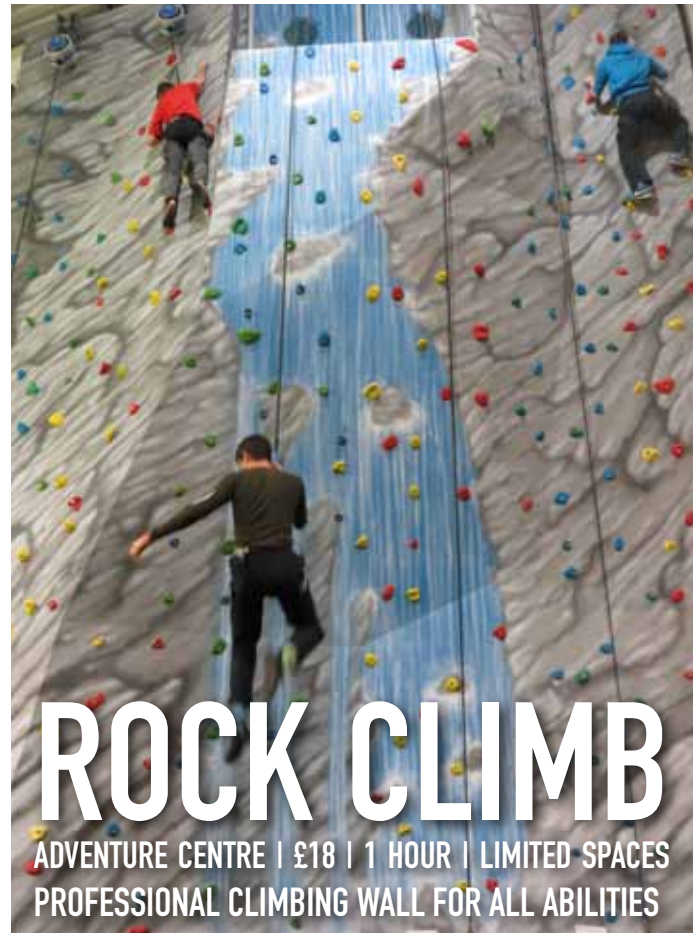

£9.95 per adult & £4.95 per child

Booking Essential

	<p>TREE CLIMBING (6 YEARS +) £11 - 1 HOUR - CAMP SMOKEY - GUARDIAN REQUIRED TO BE PRESENT</p>
	<p>ARCHERY (8 YEARS +) £14 - 45 MINS - TOURNAMENT FIELD</p>
15.00	<p>LASER CLAY SHOOT (8 YEARS +) £14 - 45 MINS - TOURNAMENT FIELD</p>
	<p>TAWNY TALES (ALL AGES) £5 PER CHILD - 45 MINS - ACTIVITY CENTRE - GUARDIAN REQUIRED An interactive puppet show like you have never experienced before! Come visit Tawny the Owl, but brace yourself, as 't-wit t-who' knows what epic story time adventure you will become part of. In each little tale there is lots of family filled fun you are guaranteed to have a 'hoot'!</p>
15.30	<p>MESSY PLAY - SPACE RANGERS (UNDER 5 YEARS) £7 - 1 HOUR - ADVENTURE CENTRE - GUARDIAN REQUIRED Join our Space Ranger as they take you on a journey of exploring Space. Feel what it's like to walk on the moon and get very messy along the way. This is a space mission that's not to be missed. All aboard ready for blast off!...</p>
17.00	<p>ROCK CLIMBING (6 YEARS+) - MIN HEIGHT 1.1M, MAX WEIGHT 18.9 STONE £18 - 1 HOUR - ADVENTURE CENTRE Do you like a challenge? Then come rock climbing and tackle 'The Overhang'. Nothing is out of reach in this one hour session where our trained professionals push the limits of adventure to the peak. No matter what level of knowledge or climbing experience, you will have guidance and support to achieve the challenges you set yourself. Can you climb beyond vertical in this 12 metre rock face? Aim BIG! climb BIG! Book now as the Challenge awaits you!</p>
	<p>AQUA ADVENTURE FREE - UP TO 2 HOURS - BLUE LAGOON Fun packed water sports for all ages. Activities include the eliminator with inflatable slides and inflatable tubes.</p>
17.30	<p>KIDS HOUR FREE - 1 HOUR - THE BANQUET HALL - GUARDIAN REQUIRED Kids Hour is a mad hour filled with party games, dancing and FUN! This is for all ages. Parents must stay to supervise the children.</p>
20.30	<p>MEDIAeval GAME SHOW FREE - 1 HOUR - THE BANQUET HALL Keep the Little Tykes entertained. Join our Knights off guard for some Medieval fun and games.</p>