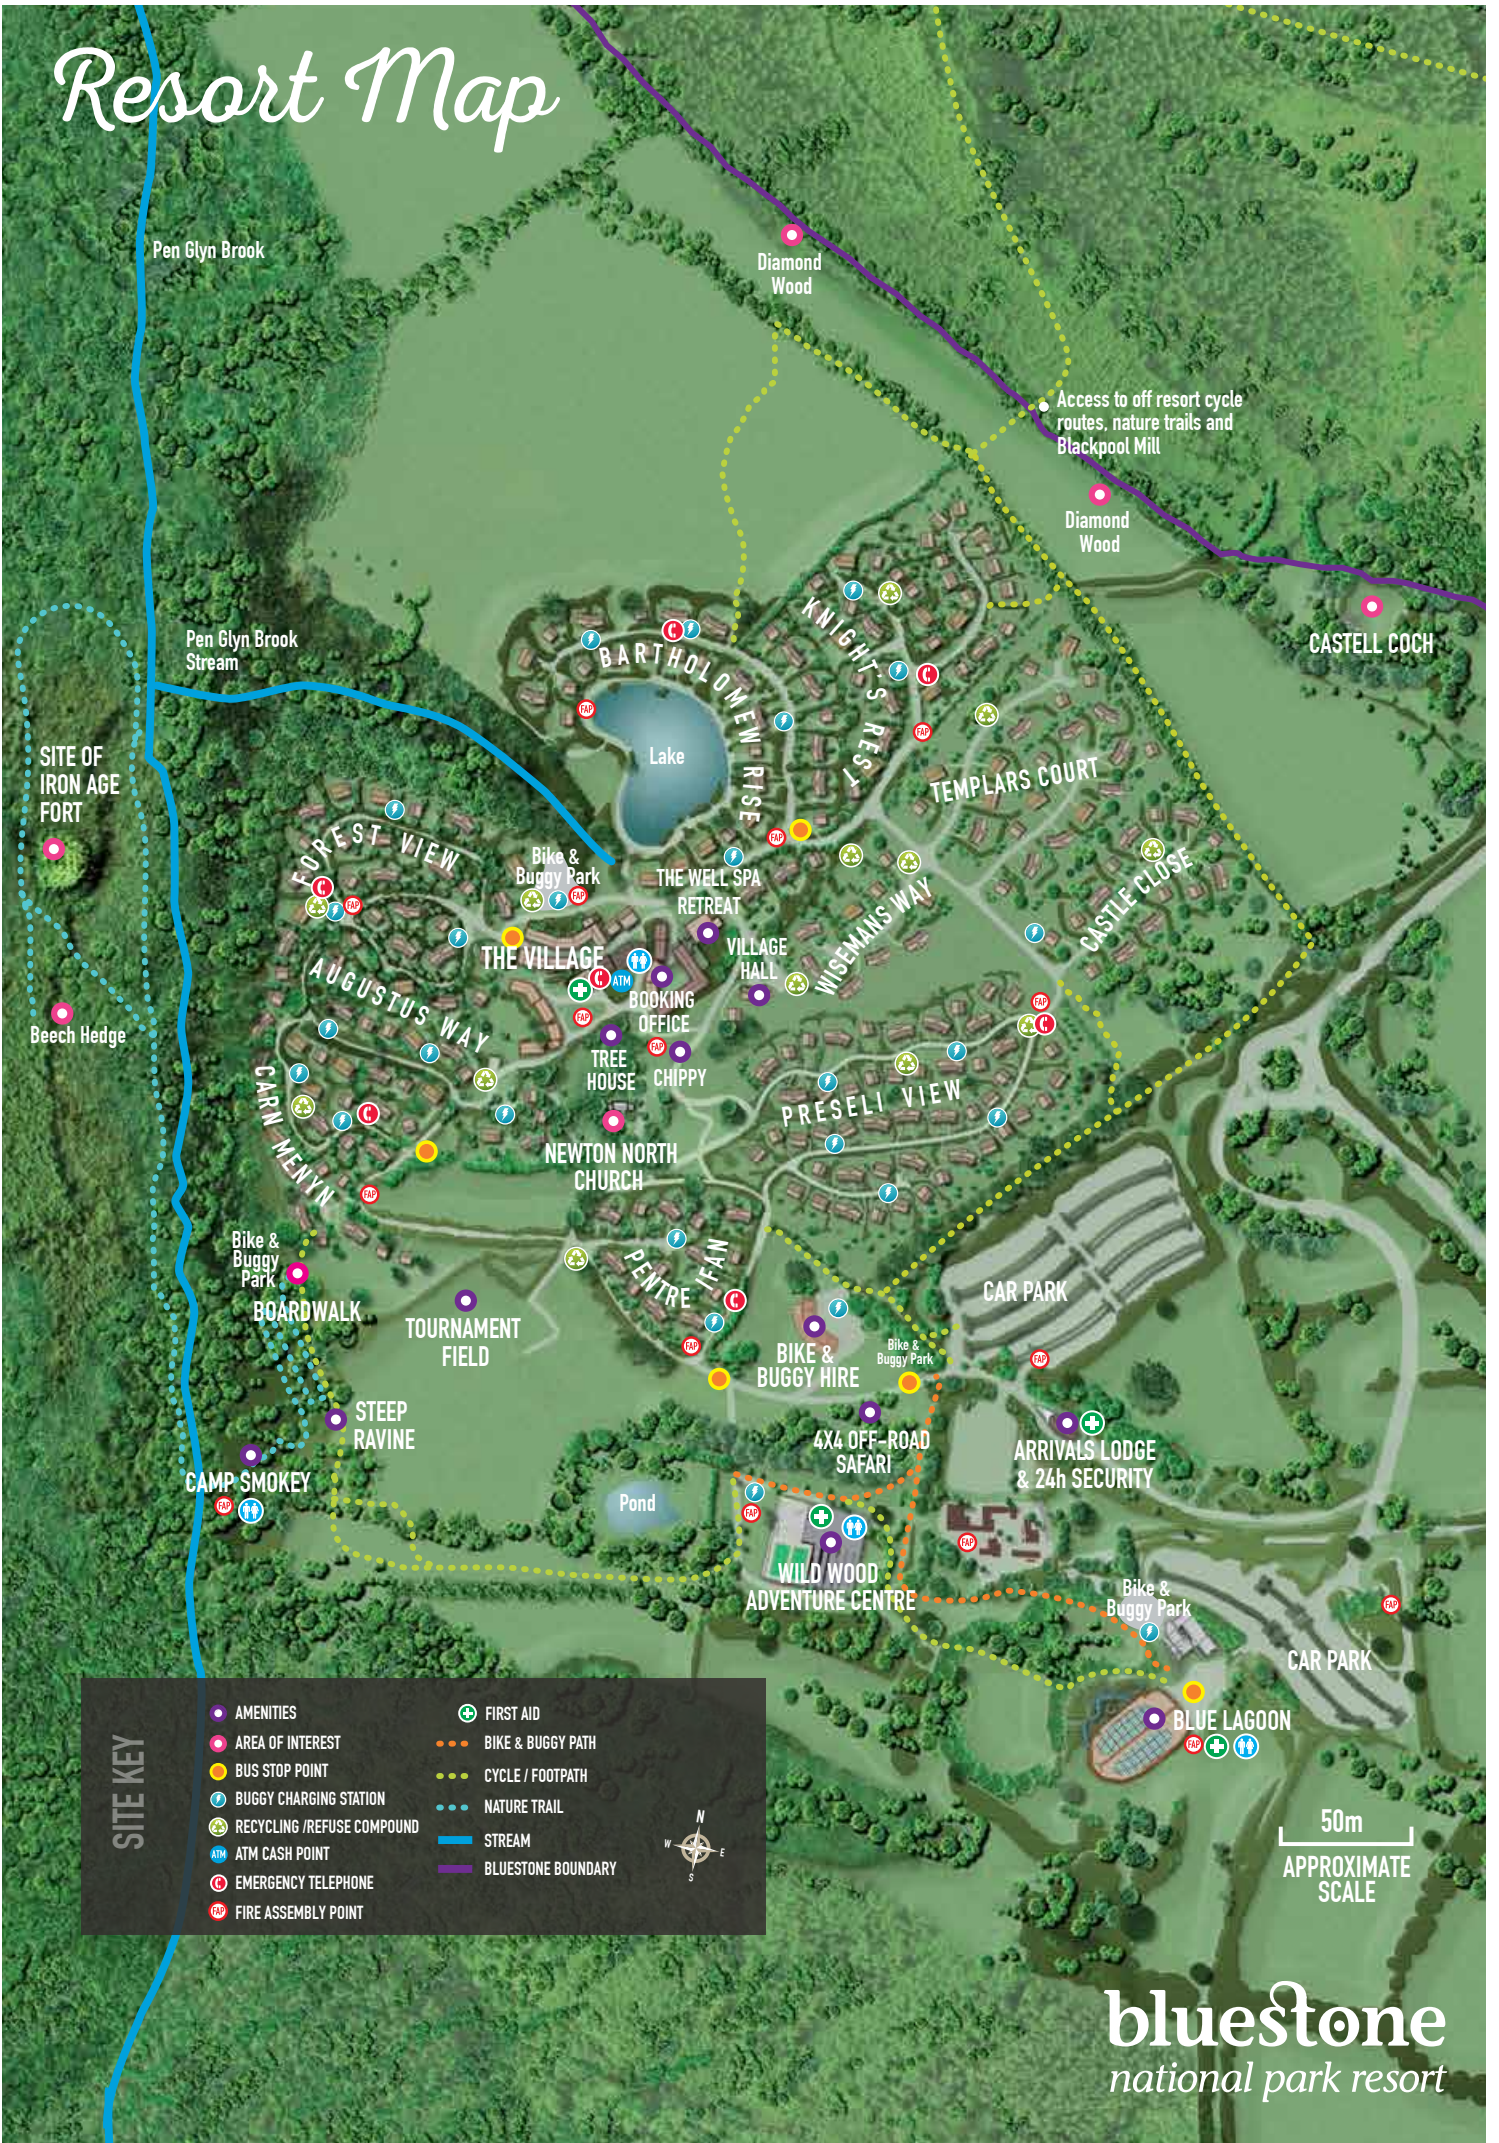

# Village Map

**VILLAGE KEY**

<span style="display:inline-block; width:15px; height:15px; background-color:#f4a460; border:1px solid #ccc;"></span> 1 BEDROOM COTTAGE	  TOILETS
<span style="display:inline-block; width:15px; height:15px; background-color:#c8e6c9; border:1px solid #ccc;"></span> 2 BEDROOM COTTAGE	 FIRST AID
<span style="display:inline-block; width:15px; height:15px; background-color:#ffb74d; border:1px solid #ccc;"></span> STUDIO APARTMENT	 CASH MACHINE
<span style="display:inline-block; width:15px; height:15px; background-color:#00838f; border:1px solid #ccc;"></span> GUEST AMENITIES	 EMERGENCY TELEPHONE

# Resort Map

Pen Glyn Brook

Diamond Wood

Access to off resort cycle routes, nature trails and Blackpool Mill

Diamond Wood

CASTELL COCH

Pen Glyn Brook Stream

SITE OF IRON AGE FORT

Beech Hedge

FOREST VIEW

BARTHOLOMEW RISE

KNIGHT'S REST

TEMPLARS COURT

THE VILLAGE

THE WELL SPA RETREAT

WISEMANS WAY

50m  
APPROXIMATE SCALE

**bluestone**  
national park resort